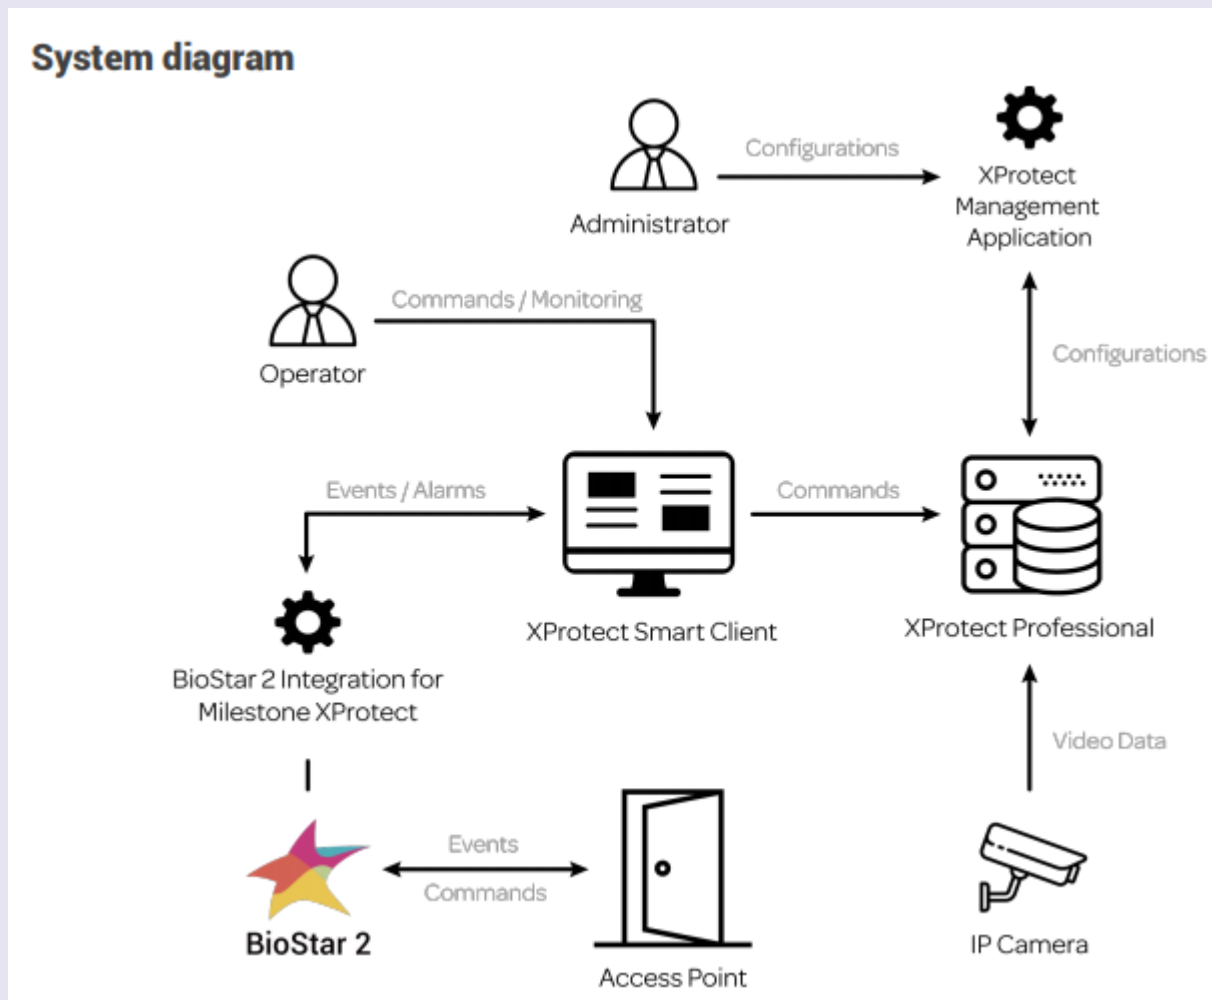

Ražotāja nodrošināta Suprema - Milestone integrācijas diagramma